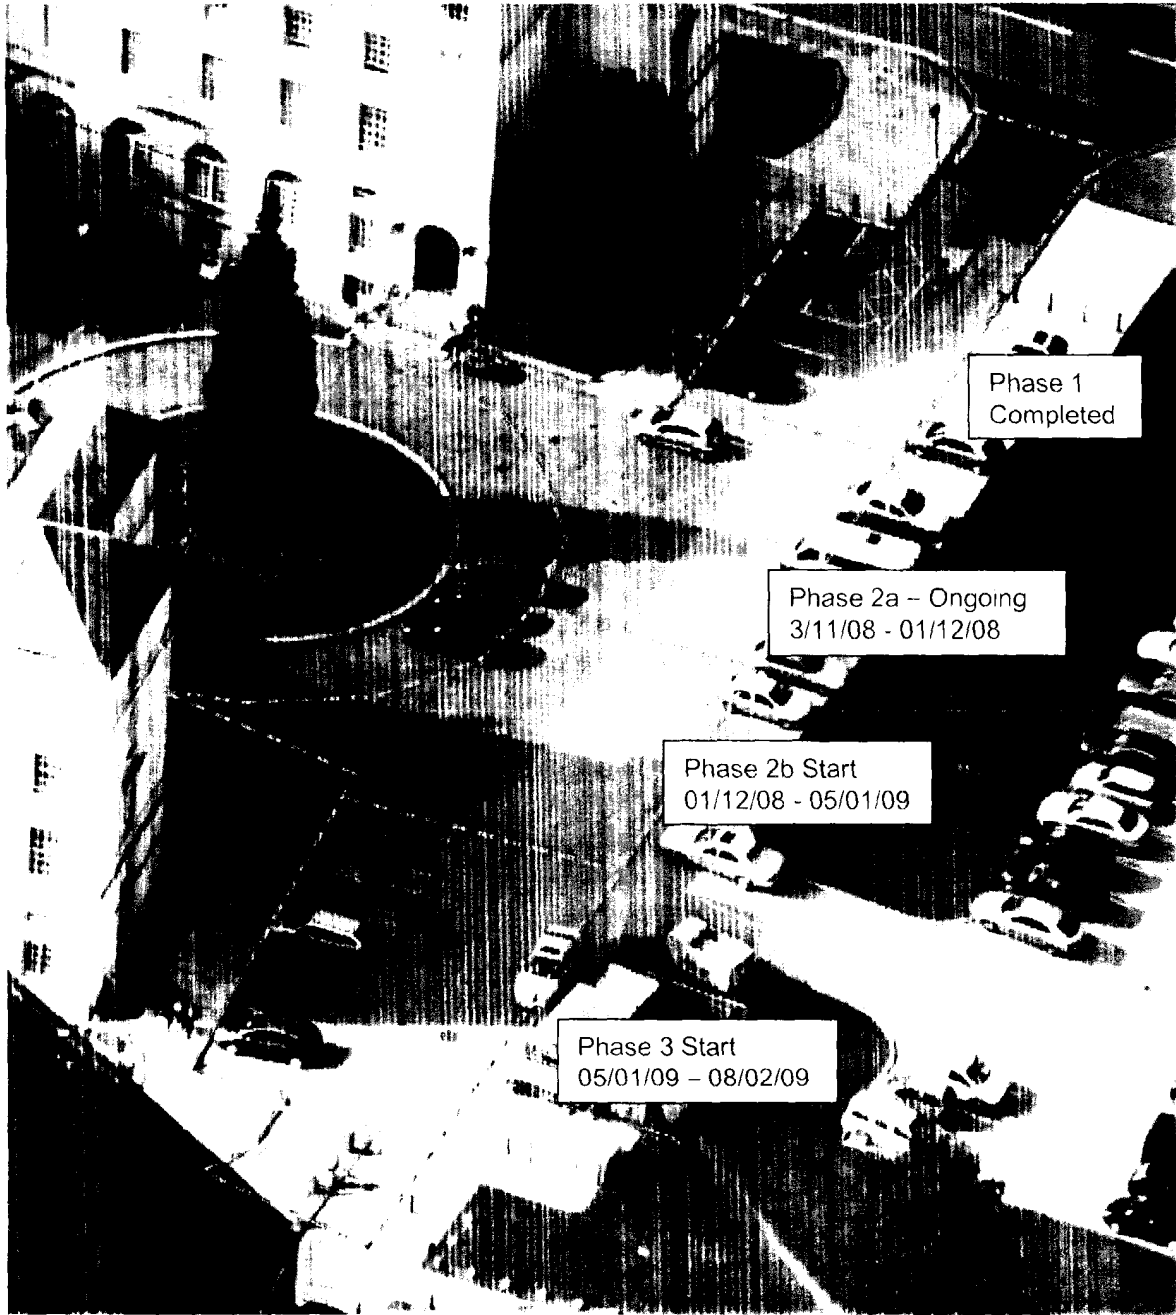

The Rose Bowl, Portland Gate re-surfacing

New Dates – November 08

		Start	Complete	Spaces Lost
Phase 1	Portland Way side	6 10.08	2.11.08	10
Phase 2a	RH Middle Section	3 11.08	1 12.08	12
Phase 2b	LH Middle Section	1 12.08	5 01.09	12
Phase 3	Portland Crescent Side	5 01.09	8.02.09	12